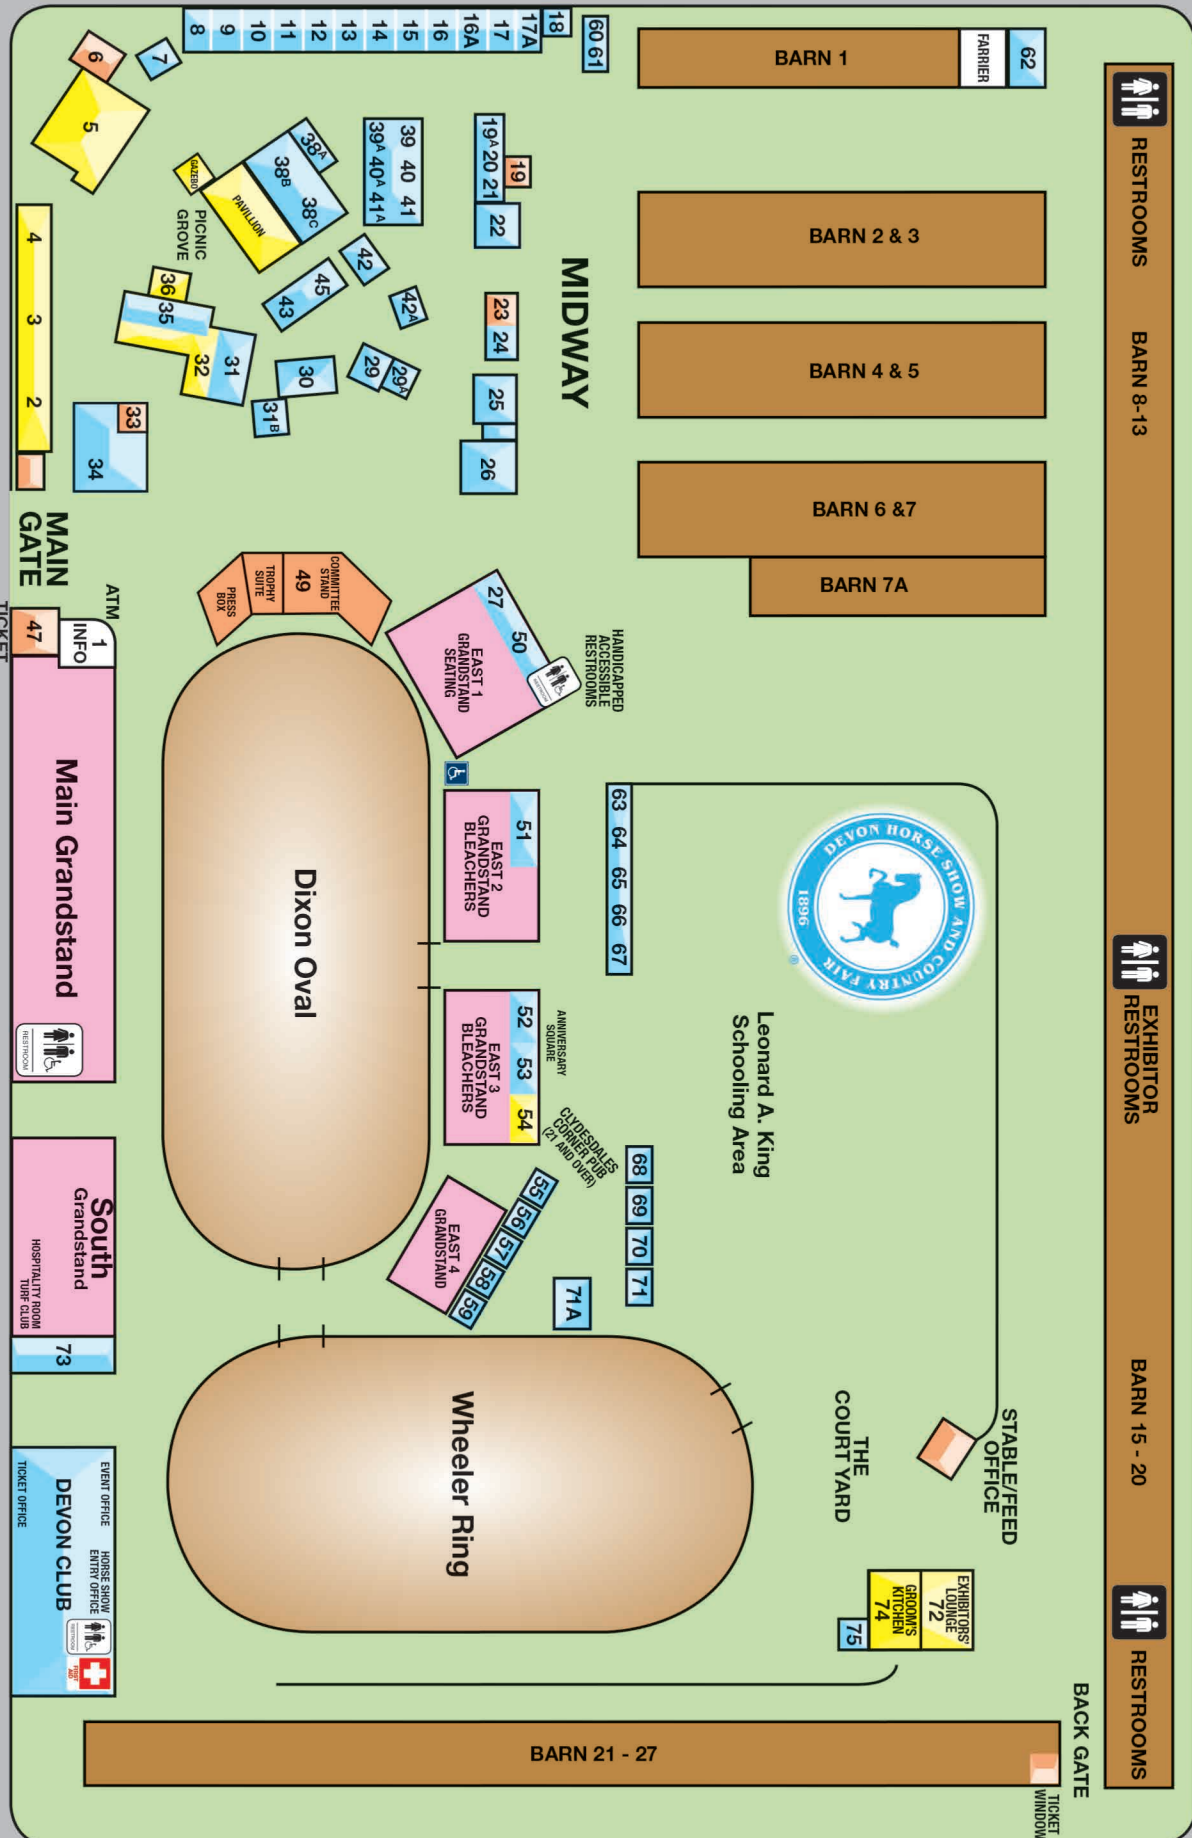

West to Paoli / Lancaster

Lancaster Ave (Rt. 30)

East to Bryn Mawr / Philadelphia

# Lancaster Ave Office Buildings

VALLEY FORGE BARNS

South Valley Forge Road

EXHIBITOR PARKING

EXHIBITOR PARKING

**COLOR KEY**

- BARNS
- SHOPS
- FOOD
- OFFICES
- SEATING

OLD GAS STATION

MAIN GATE

TICKET WINDOW

RESTROOMS

RESTROOMS

TICKET OFFICE

DEVON CLUB

ATM

INFO

72

73

74

75

76

77

78

79